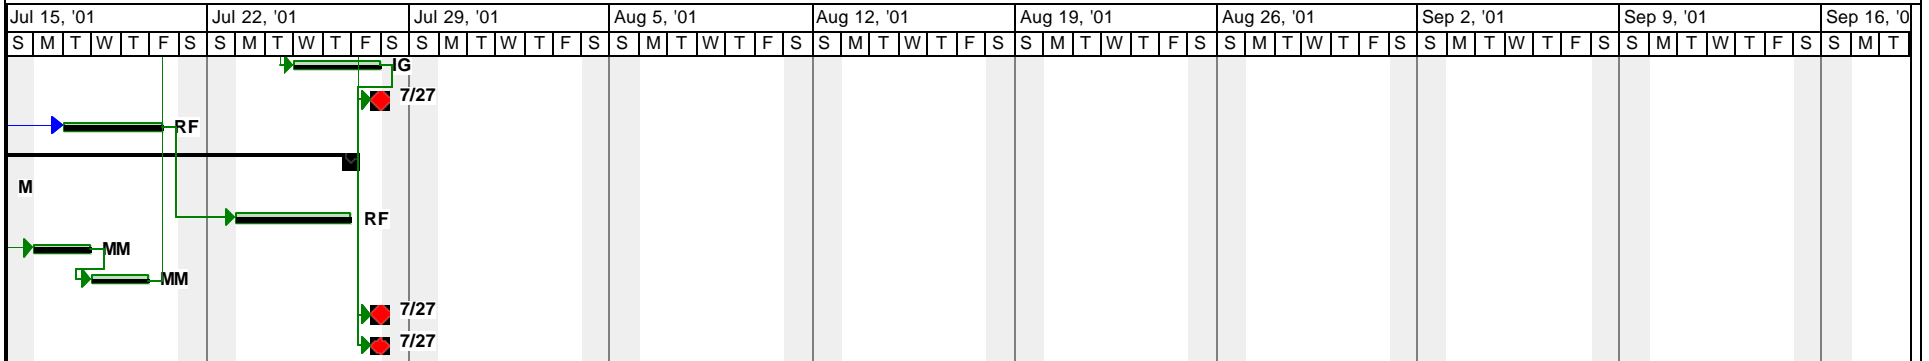

Start: Mon 1/8/01
Tech Lead: Kevin Johnson
Manager: William Gunkel

Task Milestone Planed Milestone
Progress Summary Planned